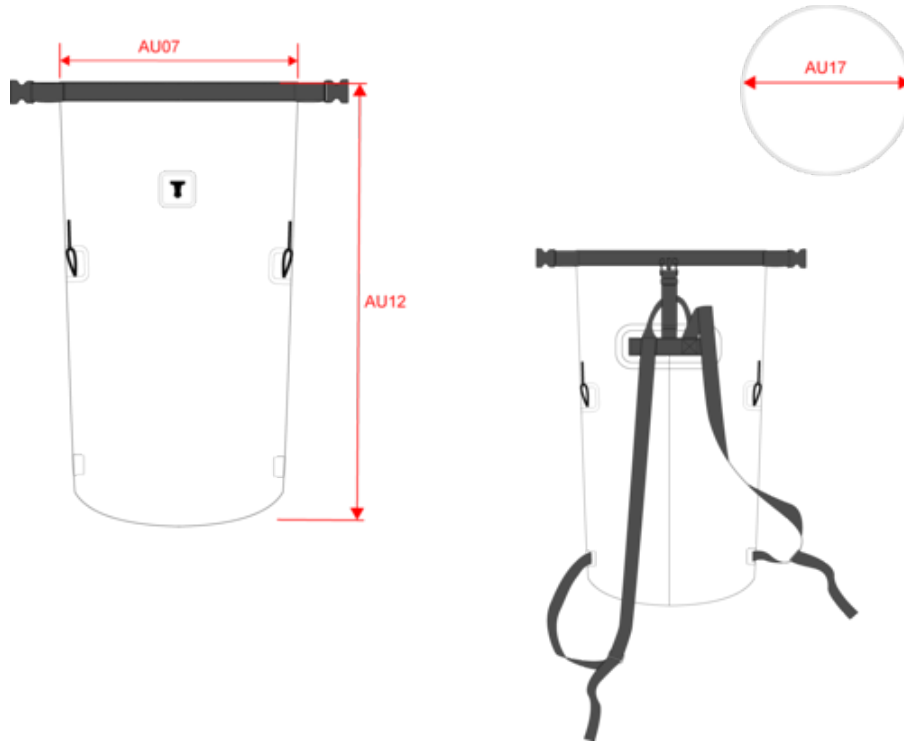

### Dimensions (cm)

Measurements in cm	One size	XL	XXL
AU07 - Total width	40.00	38.00	45.00
AU12 - Total height	65.00	67.00	73.00
AU17 - Total depth	25.00	25.00	30.00

KI0656